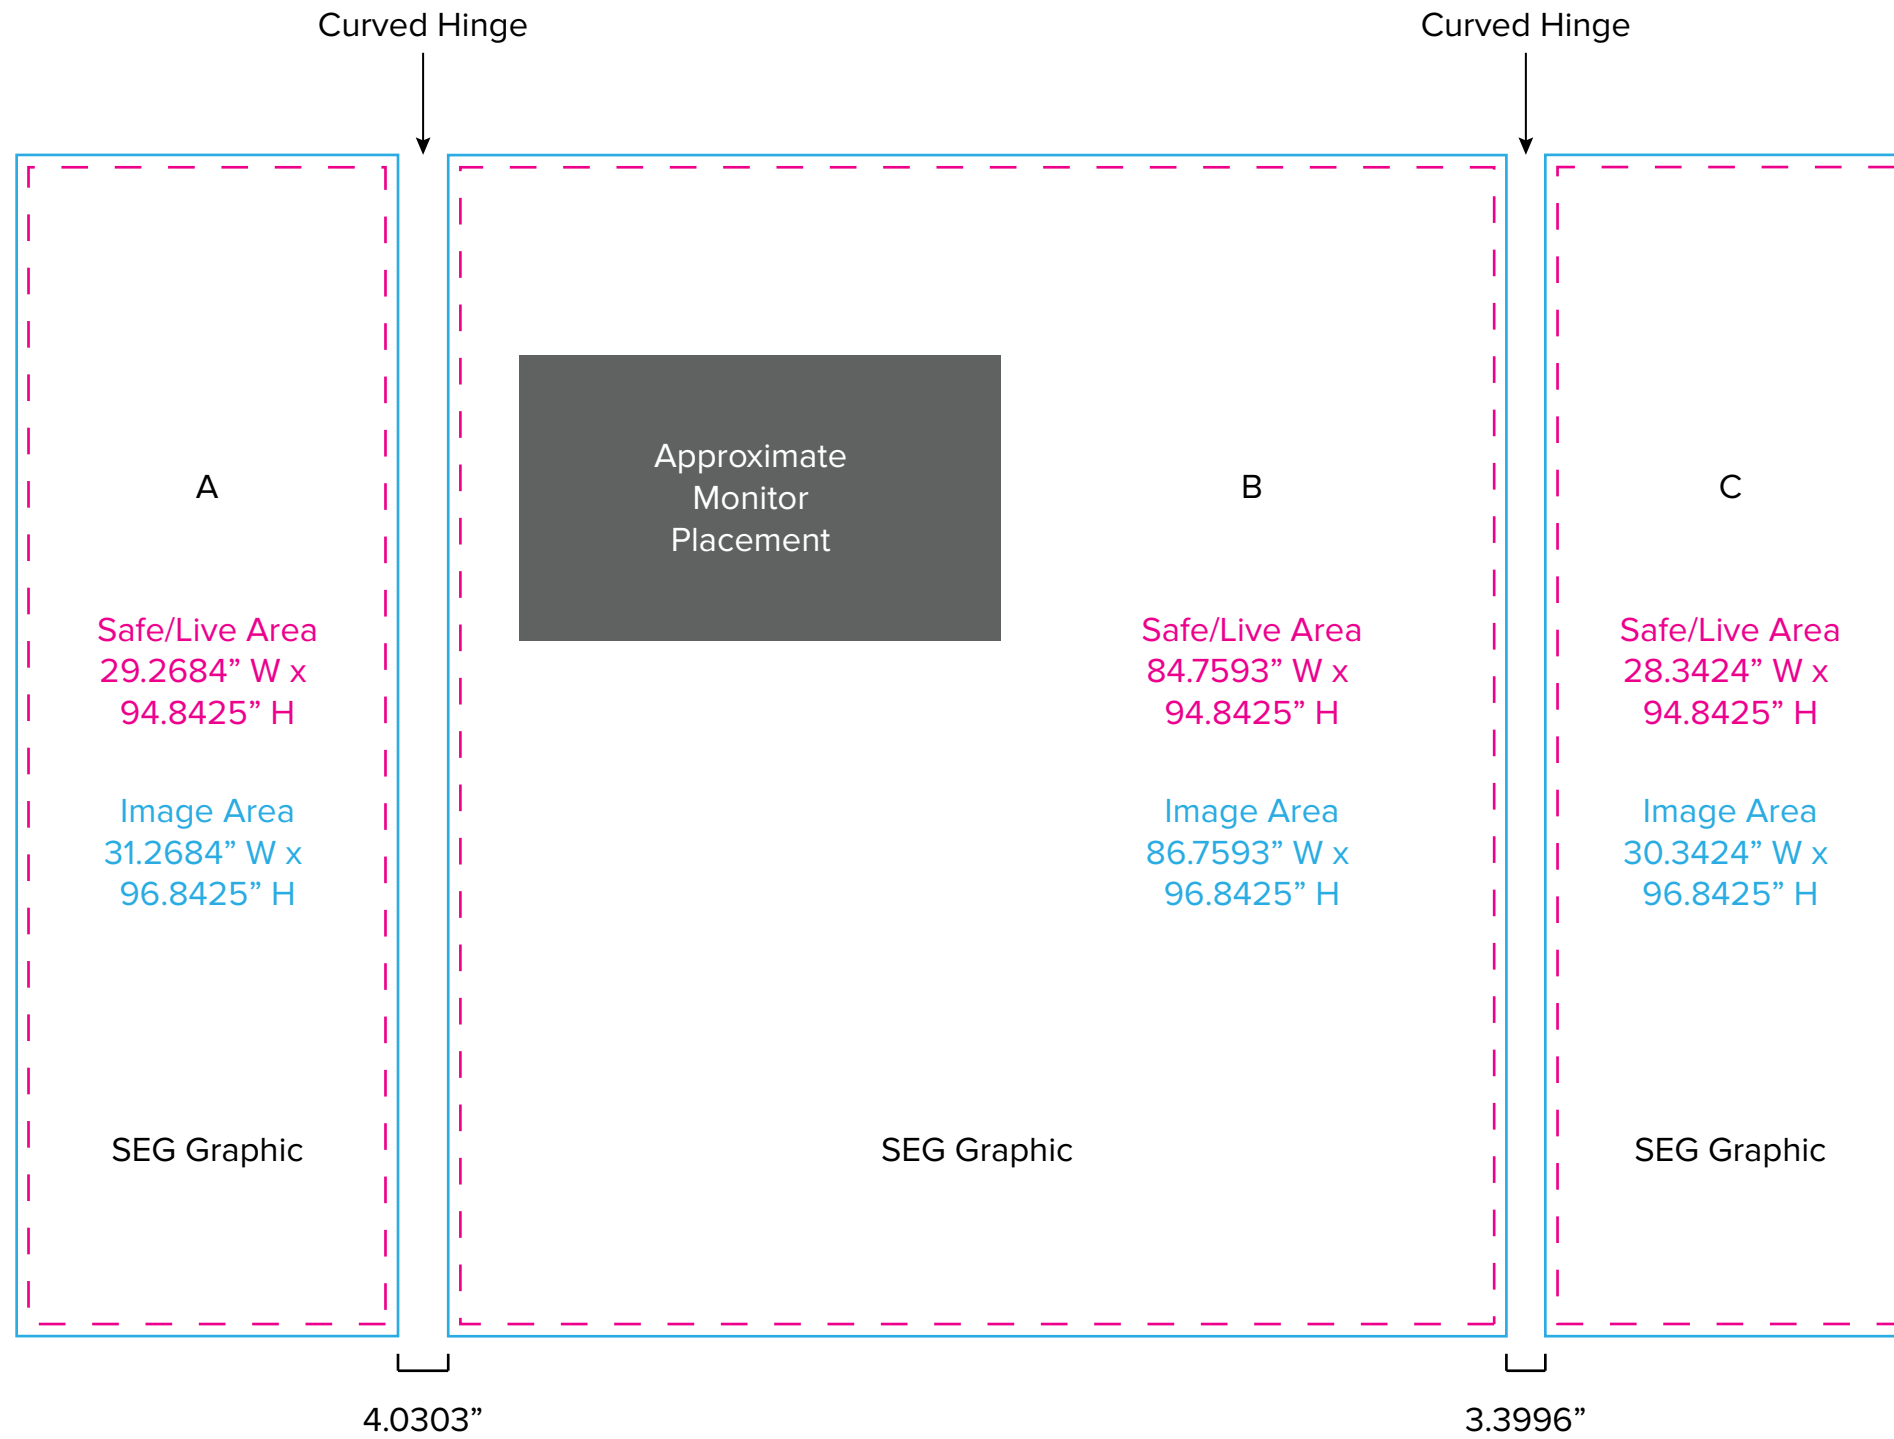

Graphic Template  
10 x 10 Inline Exhibit  
SEG Graphic Panels

NOTE: All Raster Art (jpg, tiff,psd, png, etc.) must be at least 100 dpi at print size.

Graphic Template  
Reception Counter  
SEG Version

NOTE:  
1/2" of graphic perimeter  
is hidden by extrusion

NOTE: All Raster Art (jpg, tiff,psd, png, etc.) must be at least 100 dpi at print size.

Graphic Template  
Reception Counter  
Sintra Version

NOTE:  
1/2" of graphic perimeter  
is hidden by extrusion

NOTE: All Raster Art (jpg, tiff,psd, png, etc.) must be at least 100 dpi at print size.