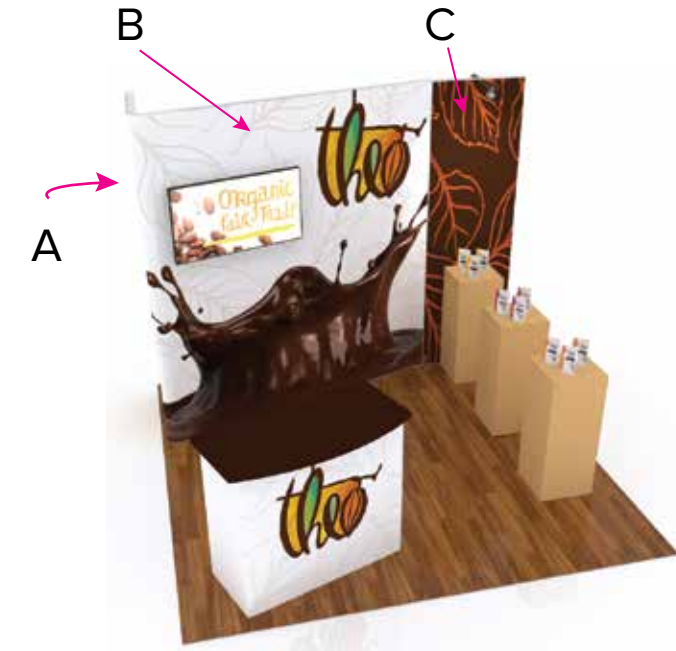

Graphic Template  
10 x 10 Inline Exhibit  
SEG Graphic Panels

NOTE: All Raster Art (jpg, tiff,psd, png, etc.) must be at least 100 dpi at print size.

Graphic Template  
Reception Counter  
SEG Version

NOTE:  
1/2" of graphic perimeter  
is hidden by extrusion

NOTE: All Raster Art (jpg, tiff,psd, png, etc.) must be at least 100 dpi at print size.

Graphic Template  
Reception Counter  
Sintra Version

NOTE:  
1/2" of graphic perimeter  
is hidden by extrusion

NOTE: All Raster Art (jpg, tiff,psd, png, etc.) must be at least 100 dpi at print size.