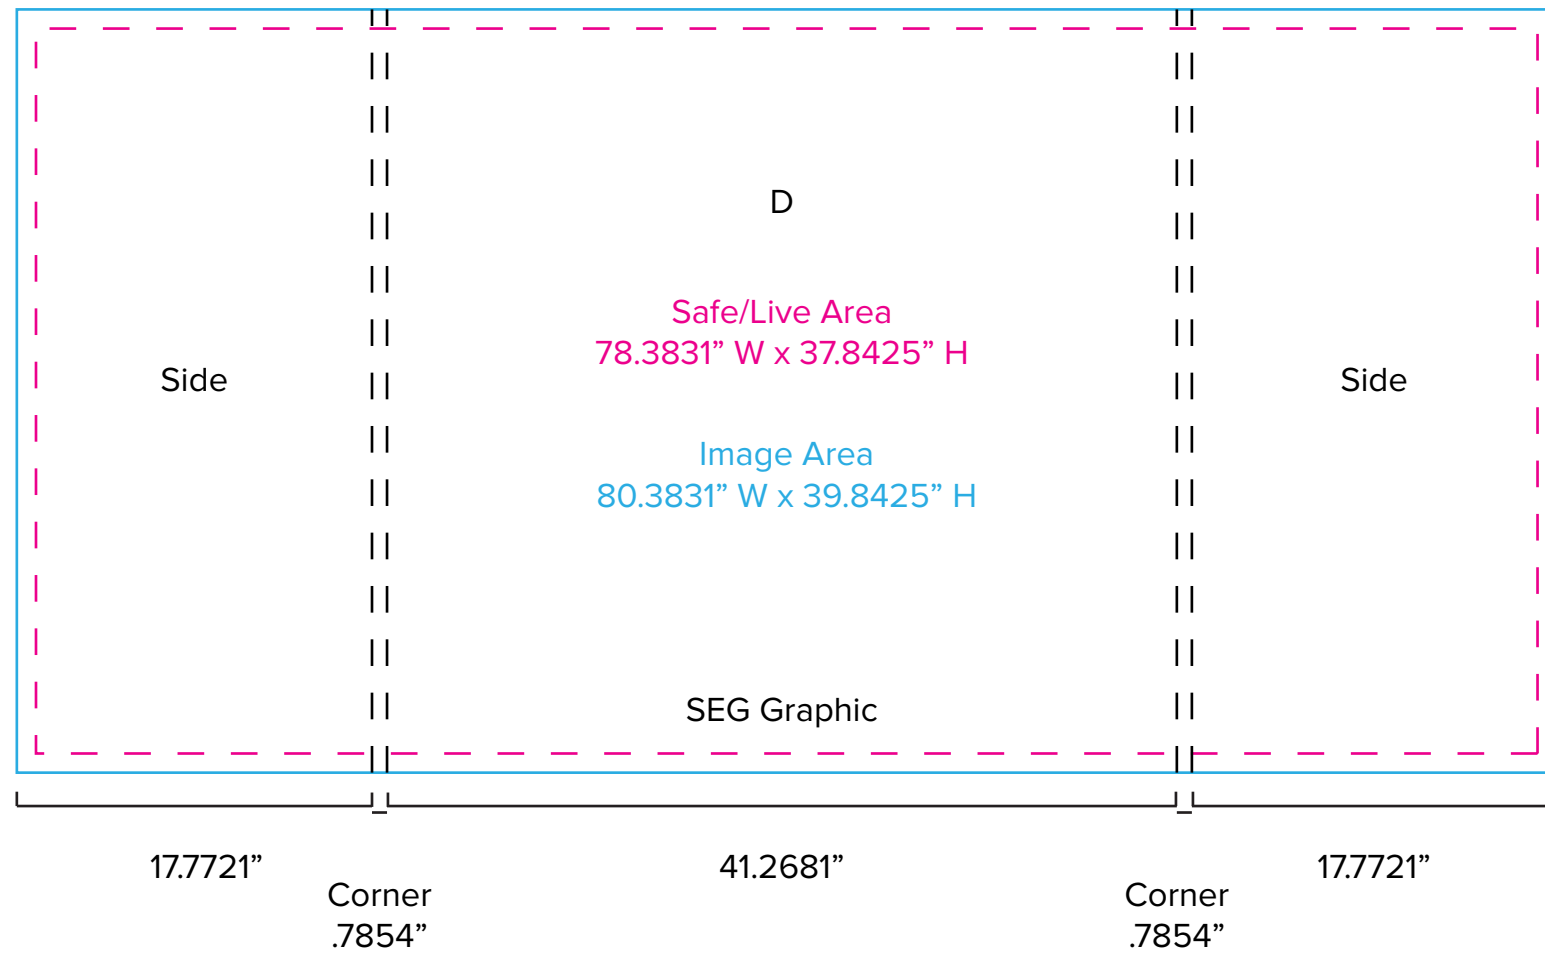

Graphic Template  
10 x 10 Inline Exhibit  
SEG Graphic Panels

NOTE: All Raster Art (jpg, tiff,psd, png, etc.) must be at least 100 dpi at print size.

Graphic Template  
Reception Counter  
SEG Version

NOTE:  
1/2" of graphic perimeter  
is hidden by extrusion

NOTE: All Raster Art (jpg, tiff,psd, png, etc.) must be at least 100 dpi at print size.

Graphic Template  
Reception Counter  
Sintra Version

NOTE:  
1/2" of graphic perimeter  
is hidden by extrusion

NOTE: All Raster Art (jpg, tiff,psd, png, etc.) must be at least 100 dpi at print size.