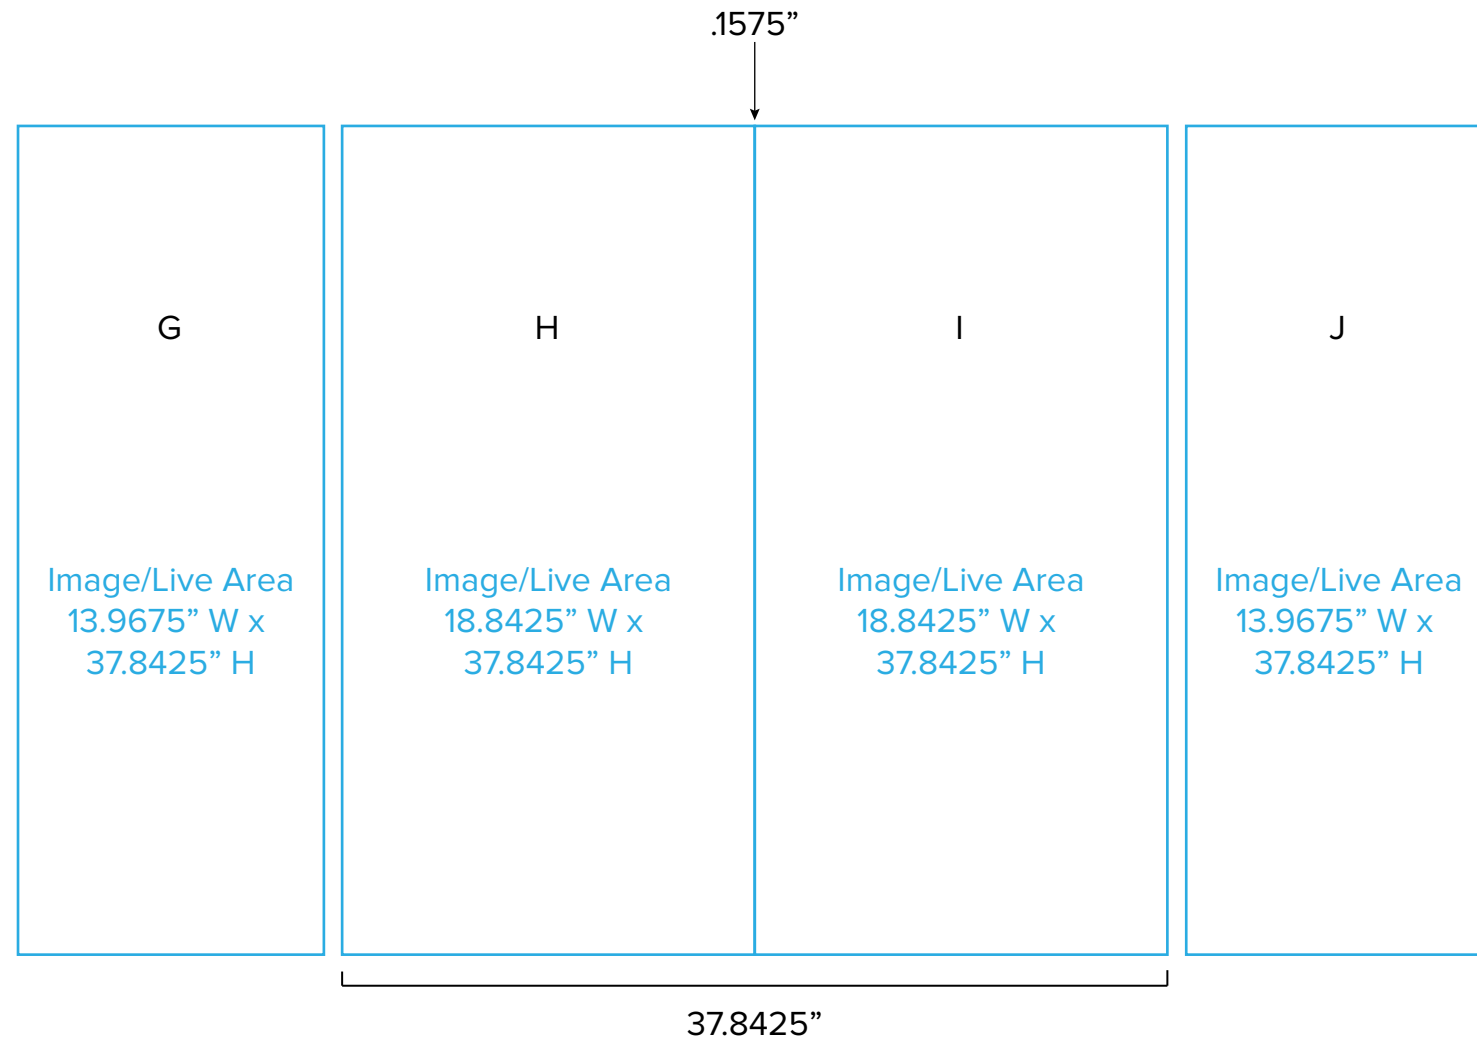

Graphic Template  
10 x 10 Inline Exhibit  
SEG Graphic Panels

NOTE: All Raster Art (jpg, tiff,psd, png, etc.) must be at least 100 dpi at print size.

Graphic Template  
Reception Counter  
SEG Version

NOTE:  
1/2" of graphic perimeter  
is hidden by extrusion

NOTE: All Raster Art (jpg, tiff,psd, png, etc.) must be at least 100 dpi at print size.

Graphic Template  
Reception Counter  
Sintra Version

NOTE:  
1/2" of graphic perimeter  
is hidden by extrusion

NOTE: All Raster Art (jpg, tiff,psd, png, etc.) must be at least 100 dpi at print size.